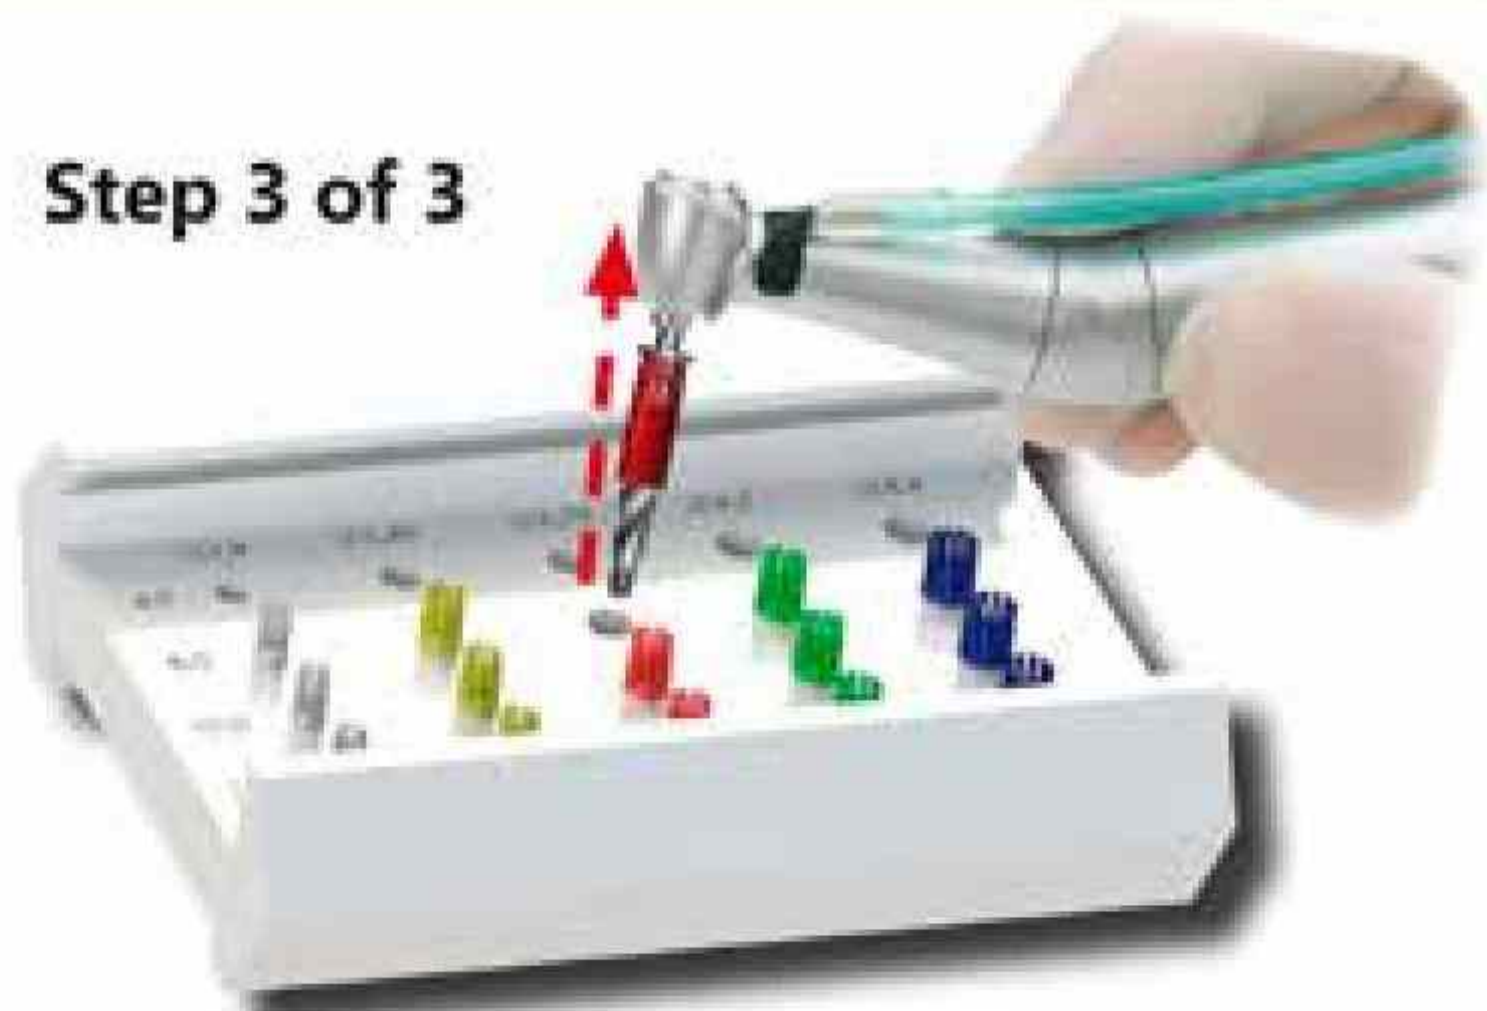

Overview: ICX-Drillstop-Box

Article-No.	Article	Material
C-027-000100	ICX-Drillstop-Box (incl. 15 Drillstops-Titanium)	Plastic, sterilizable

Proper removal of a ICX-drill stop sleeve out of the box

Step 1 of 3

Step 2 of 3

Step 3 of 3

Direct removal
of the sleeve with drill (side view)

Overview: ICX-Drillstops

Article-No.	Article	Material	
C-027-129080	ICX-Drillstop Ø 2.9mm Drill depth 8mm Colour code : ○ WHITE	Titanium	
C-027-129100	ICX-Drillstop Ø 2.9mm Drill depth 10mm Colour code : ○ WHITE	Titanium	
C-027-129125	ICX-Drillstop Ø 2.9mm Drill depth 12.5mm Colour code : ○ WHITE	Titanium	
C-027-135080	ICX-Drillstop Ø 3.45mm Drill depth 8mm Colour code : ● YELLOW	Titanium	
C-027-135100	ICX-Drillstop Ø 3.45mm Drill depth 10mm Colour code : ● YELLOW	Titanium	
C-027-135125	ICX-Drillstop Ø 3.45mm Drill depth 12.5mm Colour code : ● YELLOW	Titanium	
C-027-138080	ICX-Drillstop Ø 3,75mm Drill depth 8mm Colour code : ● RED	Titanium	
C-027-138100	ICX-Drillstop Ø 3,75mm Drill depth 10mm Colour code : ● RED	Titanium	
C-027-138125	ICX-Drillstop Ø 3,75mm Drill depth 12.5mm Colour code : ● RED	Titanium	
C-027-141080	ICX-Drillstop Ø 4,1mm Drill depth 8mm Colour code : ● GREEN	Titanium	
C-027-141100	ICX-Drillstop Ø 4,1mm Drill depth 10mm Colour code : ● GREEN	Titanium	
C-027-141125	ICX-Drillstop Ø 4,1mm Drill depth 12.5mm Colour code : ● GREEN	Titanium	
C-027-148080	ICX-Drillstop Ø 4,8mm Drill depth 8mm Colour code : ● BLUE	Titanium	
C-027-148100	ICX-Drillstop Ø 4,8mm Drill depth 10mm Colour code : ● BLUE	Titanium	
C-027-148125	ICX-Drillstop Ø 4,8mm Drill depth 12.5mm Colour code : ● BLUE	Titanium	