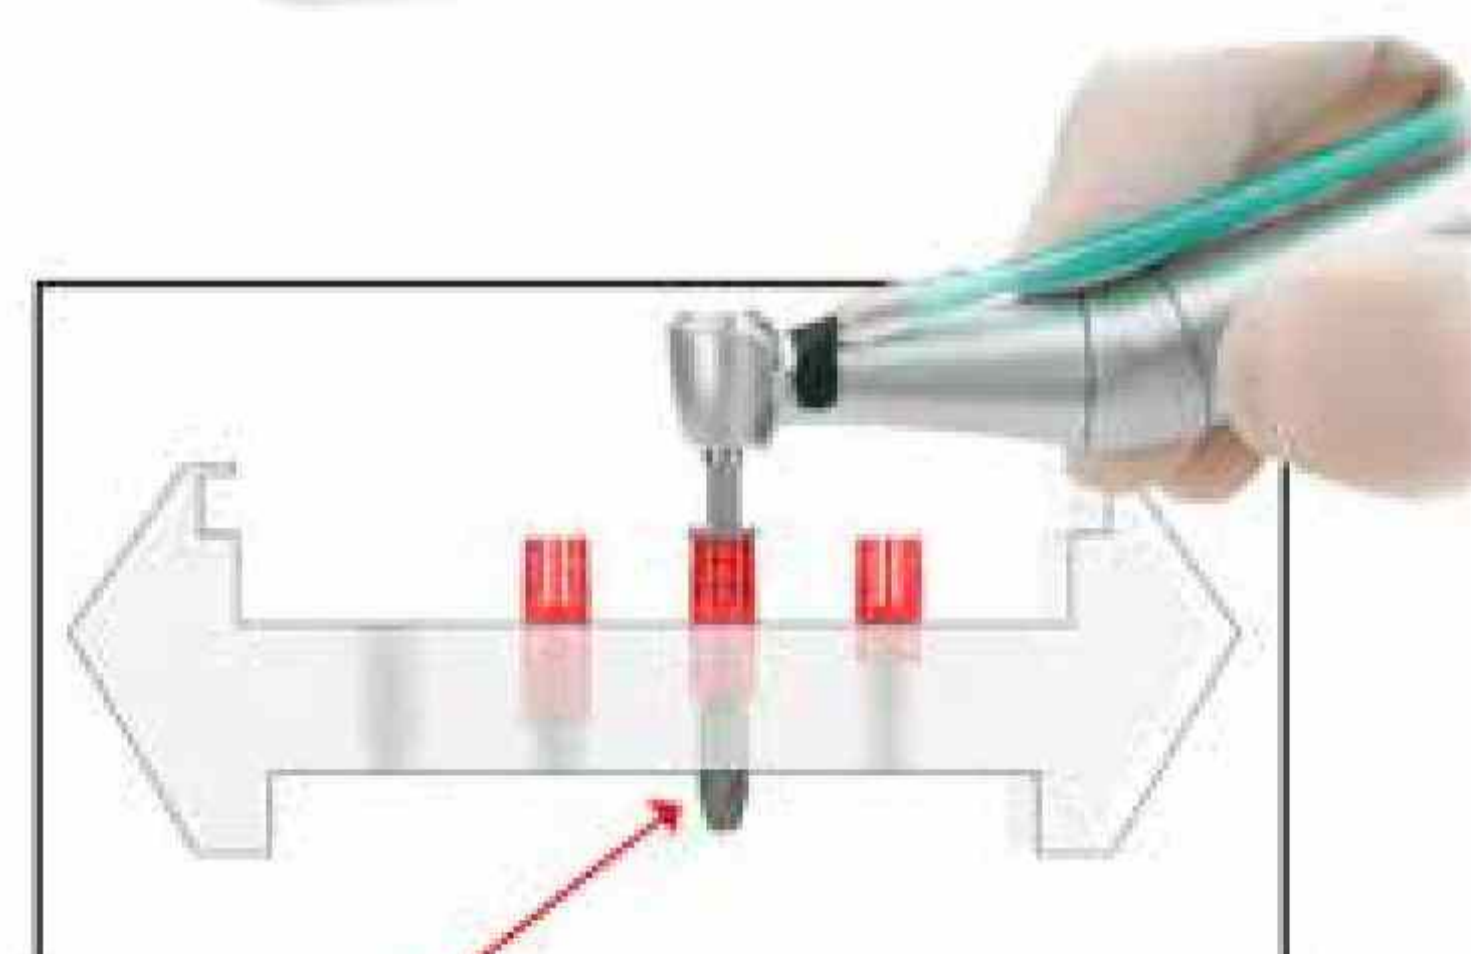

Overview: ICX-Drillstop-Box

Article-No.	Article	Material
C-027-000100	ICX-Drillstop-Box (incl. 15 Drillstops-Titanium)	Plastic, sterilizable

Proper removal of a ICX-drill stop sleeve out of the box

Step 1 of 3

Step 2 of 3

Step 3 of 3

Direct removal
of the sleeve with drill (side view)

Overview: ICX-Drillstops

Article-No.	Article	Material	
C-027-129080	ICX-Drillstop Ø 2.9mm Drill depth 8mm Colour code : ○ WHITE	Titanium	
C-027-129100	ICX-Drillstop Ø 2.9mm Drill depth 10mm Colour code : ○ WHITE	Titanium	
C-027-129125	ICX-Drillstop Ø 2.9mm Drill depth 12.5mm Colour code : ○ WHITE	Titanium	
C-027-135080	ICX-Drillstop Ø 3.45mm Drill depth 8mm Colour code : ● YELLOW	Titanium	
C-027-135100	ICX-Drillstop Ø 3.45mm Drill depth 10mm Colour code : ● YELLOW	Titanium	
C-027-135125	ICX-Drillstop Ø 3.45mm Drill depth 12.5mm Colour code : ● YELLOW	Titanium	
C-027-138080	ICX-Drillstop Ø 3,75mm Drill depth 8mm Colour code : ● RED	Titanium	
C-027-138100	ICX-Drillstop Ø 3,75mm Drill depth 10mm Colour code : ● RED	Titanium	
C-027-138125	ICX-Drillstop Ø 3,75mm Drill depth 12.5mm Colour code : ● RED	Titanium	
C-027-141080	ICX-Drillstop Ø 4,1mm Drill depth 8mm Colour code : ● GREEN	Titanium	
C-027-141100	ICX-Drillstop Ø 4,1mm Drill depth 10mm Colour code : ● GREEN	Titanium	
C-027-141125	ICX-Drillstop Ø 4,1mm Drill depth 12.5mm Colour code : ● GREEN	Titanium	
C-027-148080	ICX-Drillstop Ø 4,8mm Drill depth 8mm Colour code : ● BLUE	Titanium	
C-027-148100	ICX-Drillstop Ø 4,8mm Drill depth 10mm Colour code : ● BLUE	Titanium	
C-027-148125	ICX-Drillstop Ø 4,8mm Drill depth 12.5mm Colour code : ● BLUE	Titanium	